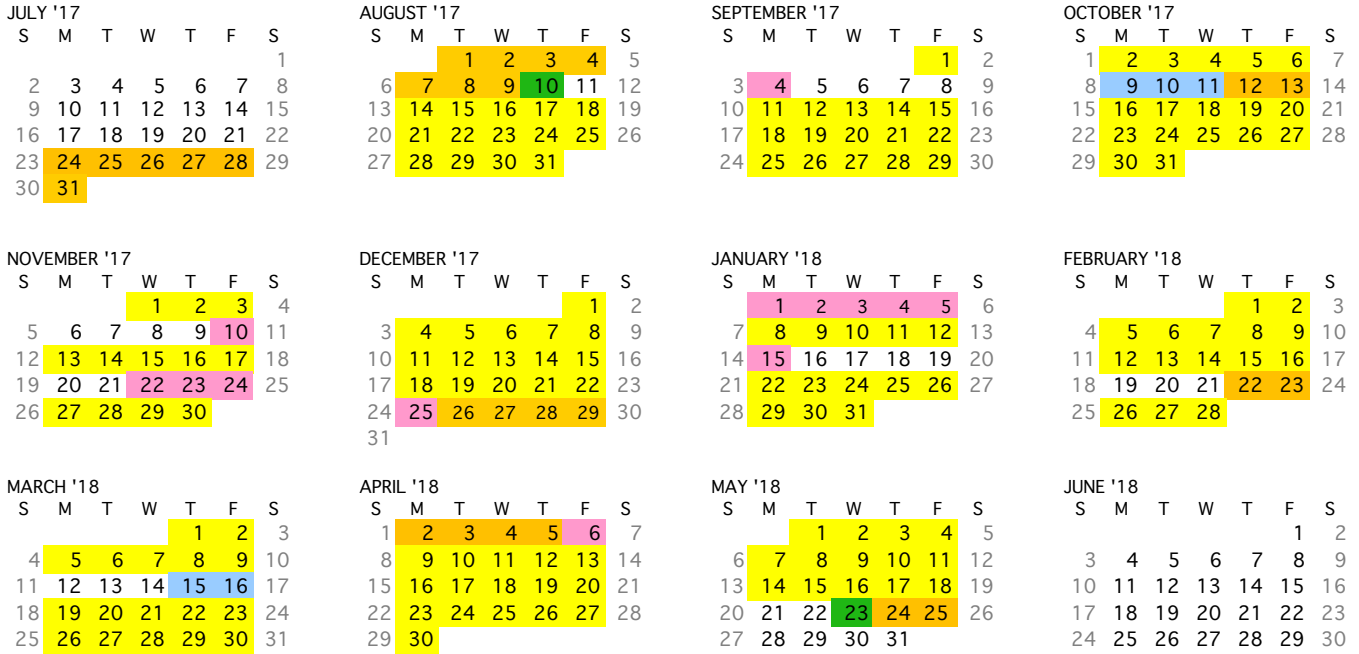

CFSD SY 17-18 CARE CALENDAR

APPROVED by the Governing Board: 11/8/2016

- Student's first and last day of school (8/10 and 5/23). First and last day of school is a full day for students and staff.
- CARE and school closed
- Half Day CARE: 6:30 am - 8:00 am and 11:30 am - 6:00 pm
- Full Day CARE: 6:30 am - 6:00 pm
- Early Release Day CARE: 6:30 am - 8:00 am and 1:30 pm - 6:00 pm

The following schools observe early release days during the YELLOW HIGHLIGHTED weeks, as follows:
 Canyon View - Monday
 Ventana Vista - Tuesday
 Manzanita - Wednesday
 Sunrise Drive - Thursday

First day of CARE:	7/24/17
Last day of CARE:	5/25/18

SCHOOL HOURS	REGULAR DAY	EARLY RELEASE DAY	HALF DAY
K-AM	8:00 am - 11:00 am	8:00 am - 10:15 am	8:00 am - 9:30 am
K-PM	12:00 pm - 3:00 pm	11:15 am - 1:30 pm	10:00 am - 11:30 am
Elementary	8:00 am - 3:00 pm	8:00 am - 1:30 pm	8:00 am - 11:30 am
	REGULAR DAY	LATE START DAY	HALF DAY
Middle School	7:30 am - 2:30 pm	9:30 am - 2:30 pm	7:30 am - 11:00 am
	REGULAR DAY	LATE START DAY	SHORT WEEK
High School	8:35 am - 3:25 pm	9:05 am - 3:25 pm - Mon. 9:40 am - 3:25 pm - Fri.	8:30 am - 3:29 pm